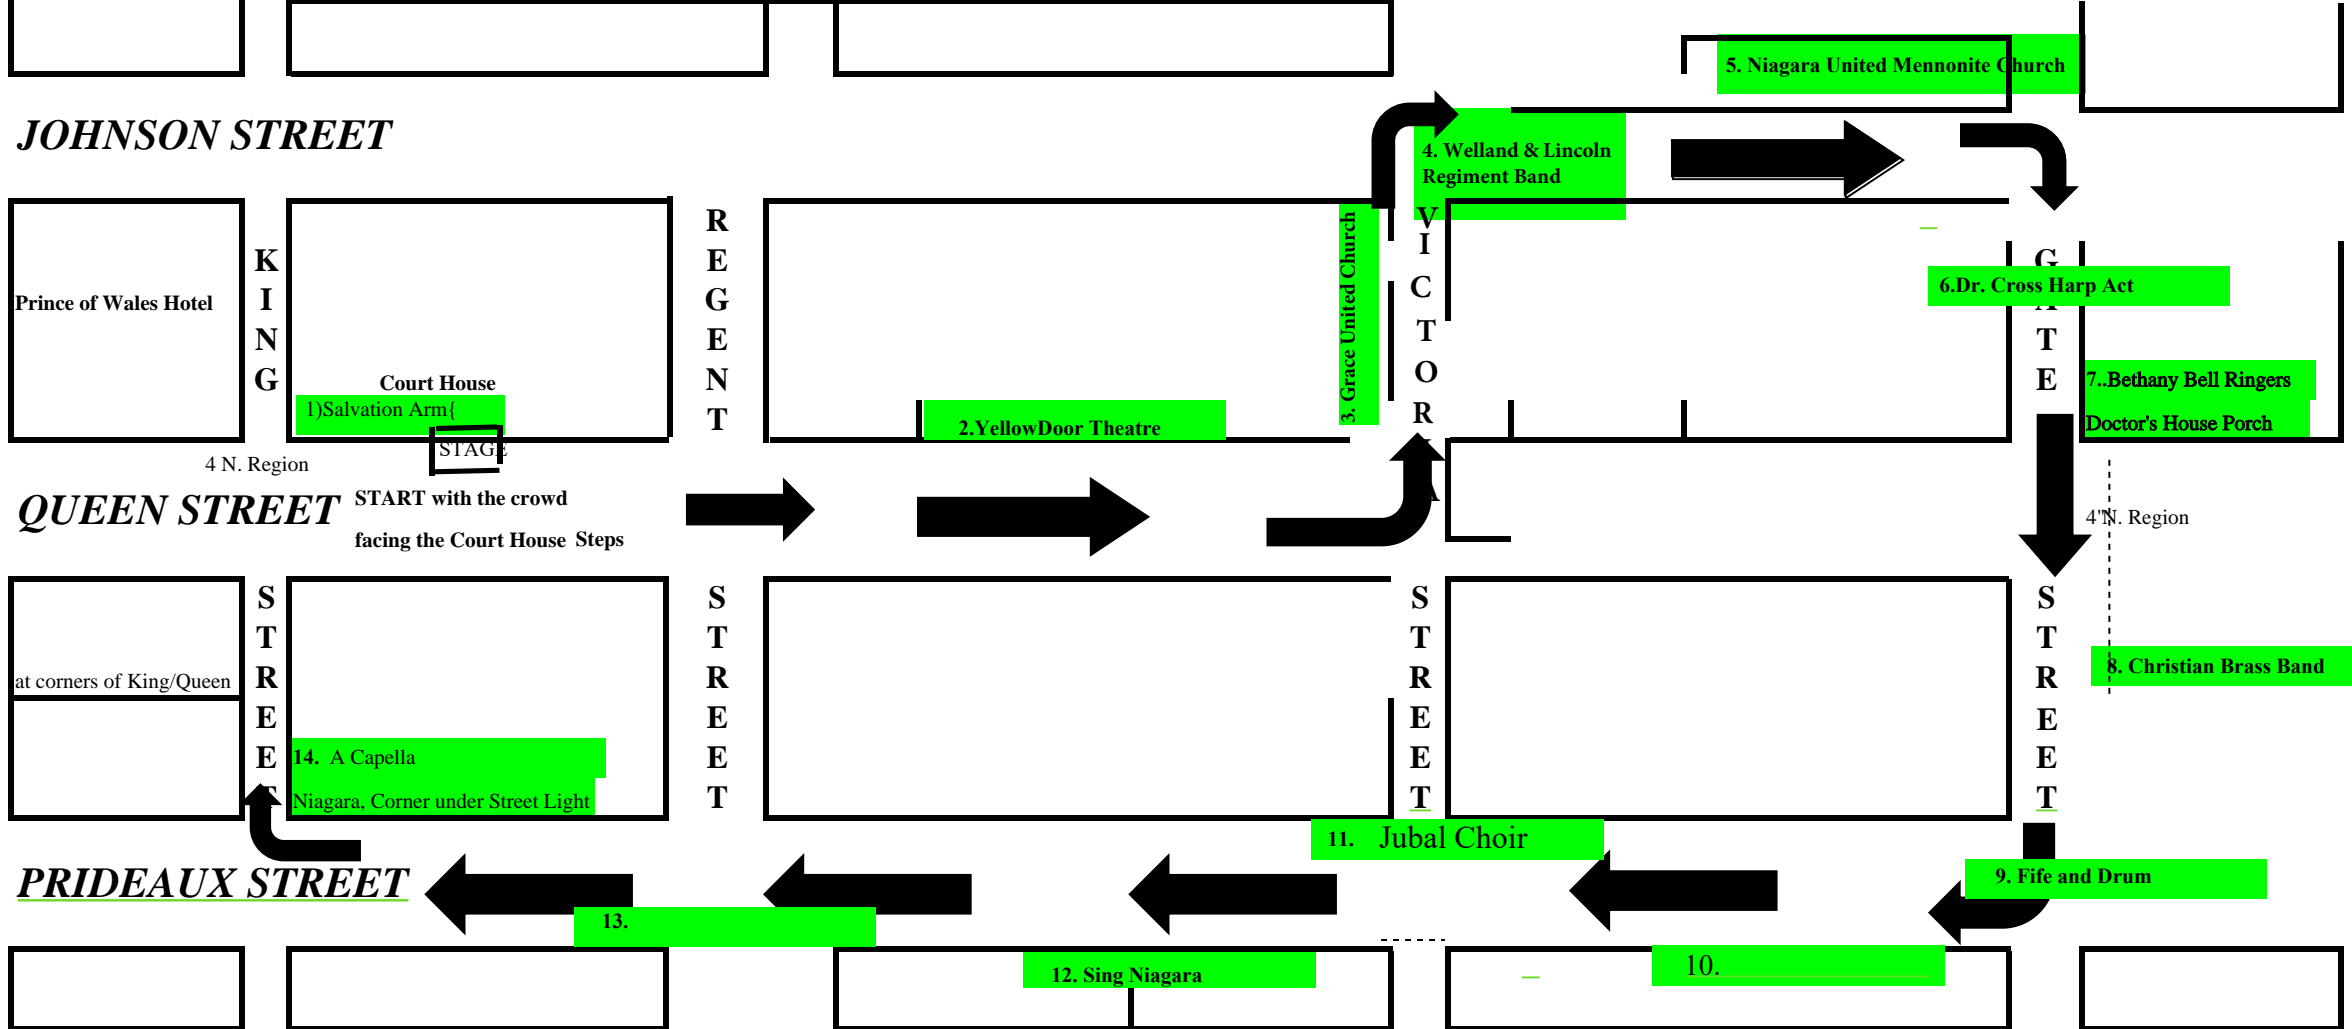

# CANDLELIGHT STROLL MAP 2023

\*\*An 8x12 platform Stage will be on sidewalk in front of the courthouse steps

- Candle Stalls:
1. Apothecary
  2. Vinters
  3. Stage Coach
  4. Cool as a Moose
  5. Just Christmas
  6. LCBO
  7. Hatley

- Music Stations:
1. Front of Courthouse: Salvation Army
  2. In front of Shaw Statue: Yellow Door Theatre
  3. Grace United Church: Grace Church Choir
  4. In the road of corner of Victoria St & Johnson St: Lincoln and Welland Regiment Band
  5. In front of 134 Johnson St House: RedBrick Choir

6. In front of 240 Gate St house: Dr. Mary Cross Harp
7. Gate St Doctor House Porch: Bethany Bell Ringers
8. In front of 169 Gate St house: Christian Brass Band
9. Corner of Prideaux and Gate under north side street lamp: Fife and Drum